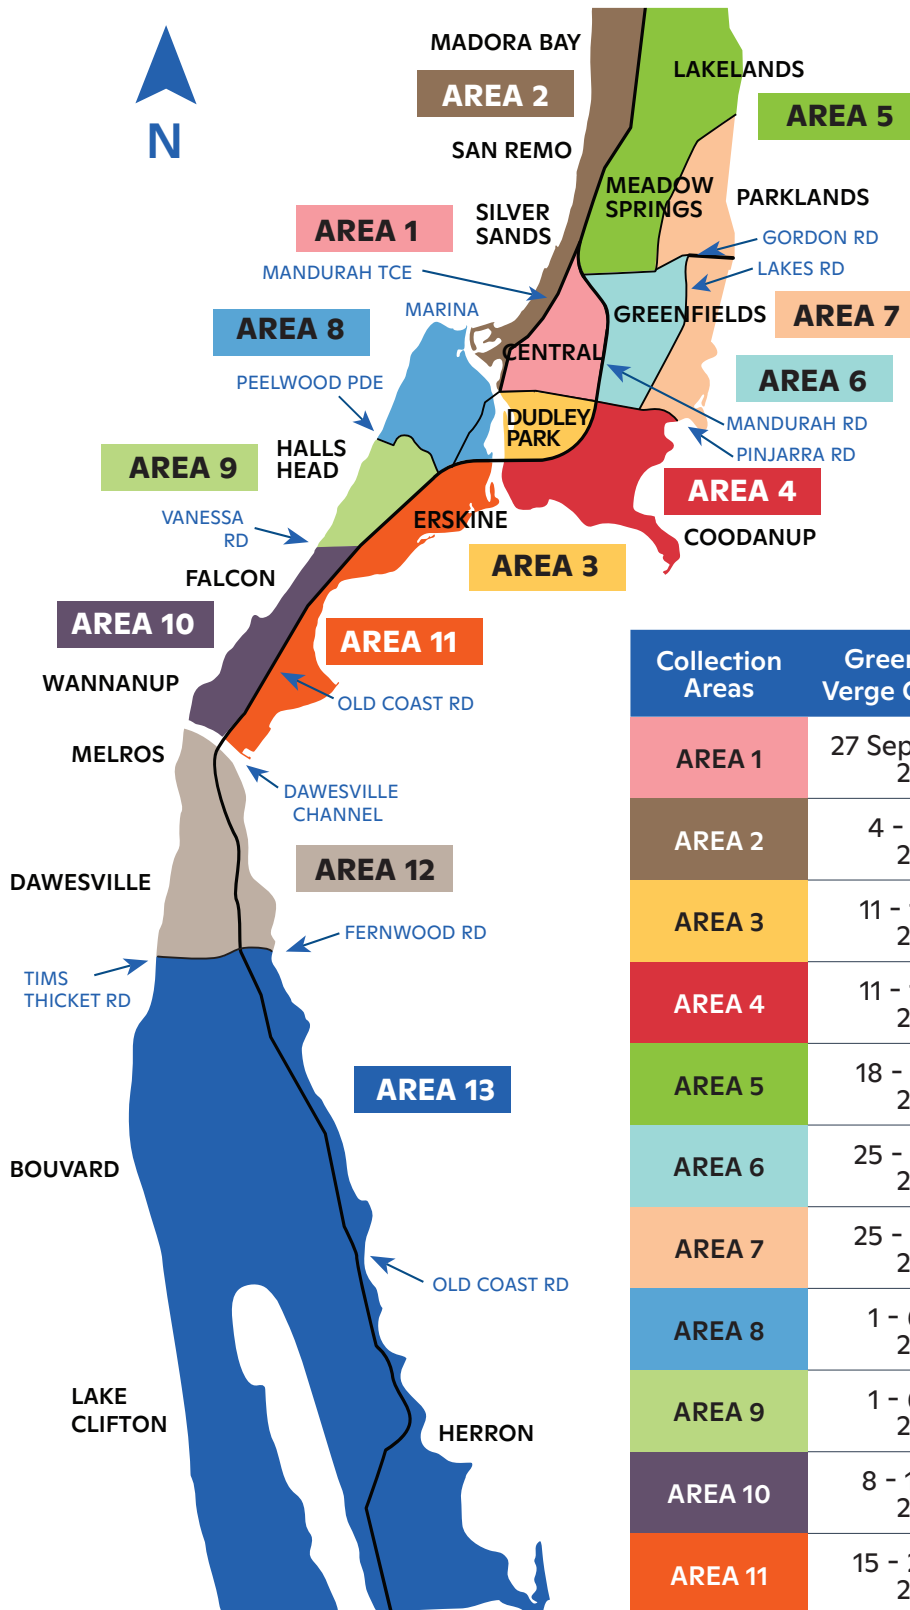

Verge Collection Schedule

Verge Collection

What you need to know

- Waste must be placed on the front verge by 6am Monday (including public holidays)
- No more than 7 days prior to collection
- Waste must not exceed 1.5m wide or 1.2m high
- Rangers will be conducting pre collection assessments of verges to ensure compliance with collection requirements
- The verge collection will commence on the first date listed in the table and waste must be presented on the verge before this date.
- Late placement of waste will not be collected.

Note: Parklands is now included in Area 7

Collection Areas	Green Waste Verge Collection	Junk and Metals Verge Collection	Green Waste Verge Collection
AREA 1	27 Sept - 2 Oct 2021	7 - 12 Feb 2022	23 - 28 May 2022
AREA 2	4 - 9 Oct 2021	14 - 19 Feb 2022	30 May - 4 Jun 2022
AREA 3	11 - 16 Oct 2021	21 - 26 Feb 2022	6 - 11 Jun 2022
AREA 4	11 - 16 Oct 2021	28 Feb - 5 Mar 2022	6 - 11 Jun 2022
AREA 5	18 - 23 Oct 2021	7 - 19 Mar 2022	13 - 18 Jun 2022
AREA 6	25 - 30 Oct 2021	21 - 26 Mar 2022	20 - 25 Jun 2022
AREA 7	25 - 30 Oct 2021	28 Mar - 2 Apr 2022	27 Jun - 2 Jul 2022
AREA 8	1 - 6 Nov 2021	4 - 9 Apr 2022	4 - 9 Jul 2022
AREA 9	1 - 6 Nov 2021	11 - 16 Apr 2022	11 - 16 Jul 2022
AREA 10	8 - 13 Nov 2021	18 - 23 Apr 2022	18 - 23 Jul 2022
AREA 11	15 - 20 Nov 2021	25 - 30 Apr 2022	25 - 30 July 2022
AREA 12	22 - 27 Nov 2021	2 - 7 May 2022	1 - 6 Aug 2022
AREA 13	29 Nov - 4 Dec 2021	9 - 14 May 2022	8 - 13 Aug 2022

* Verge collection will still be undertaken on public holidays