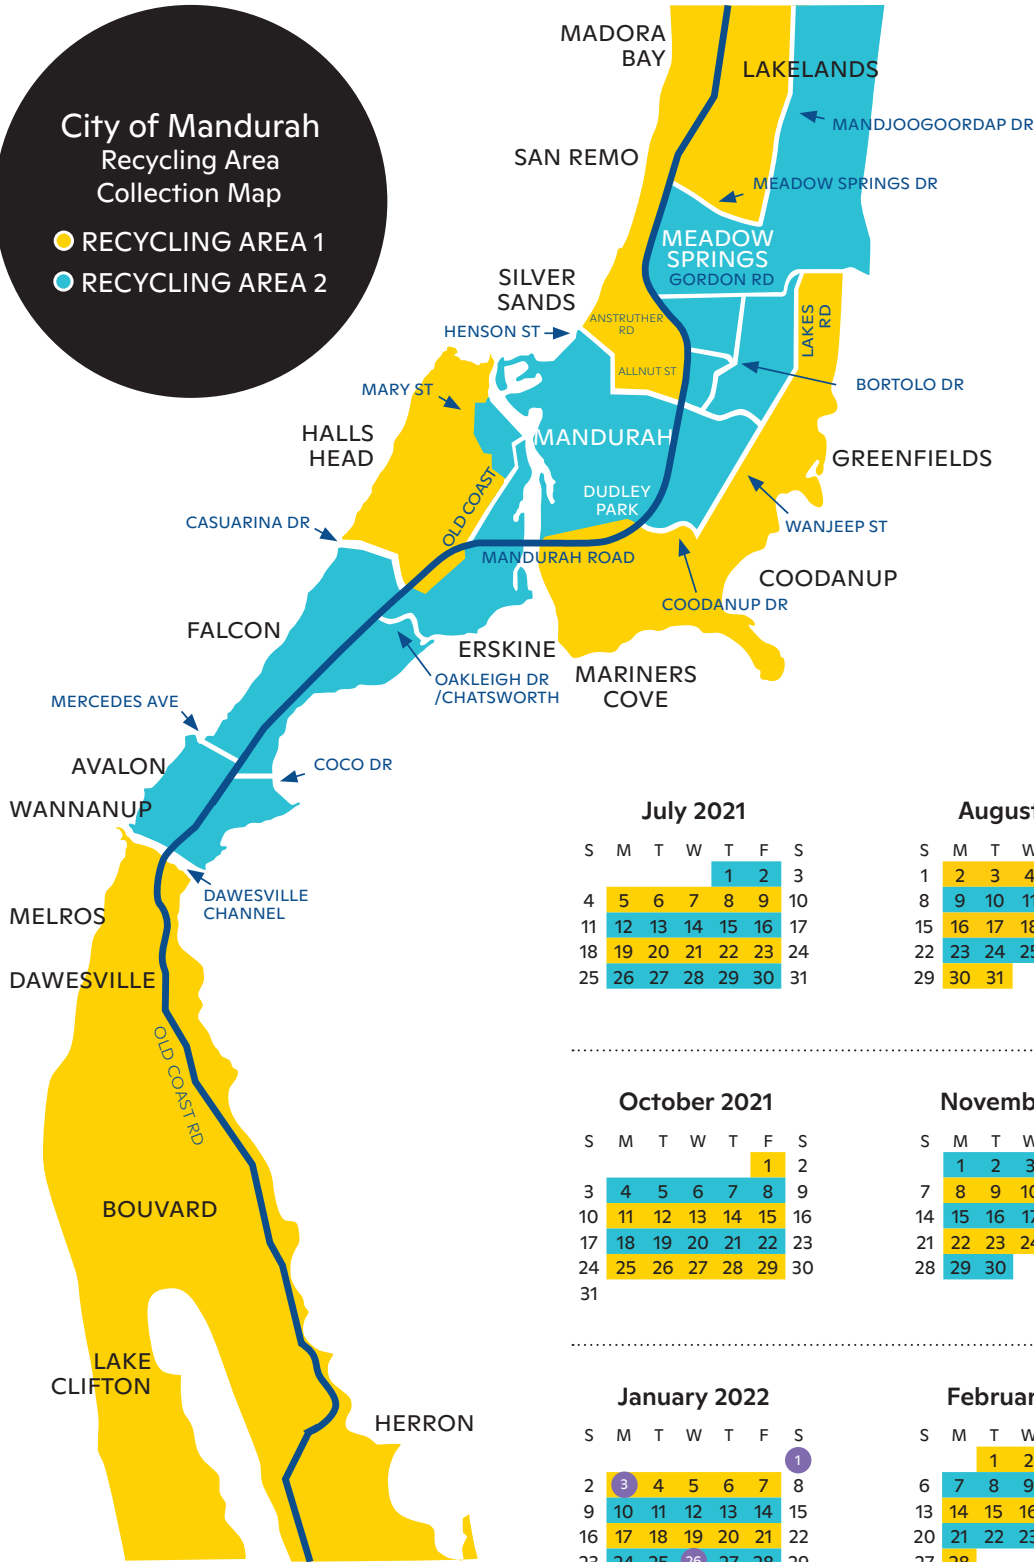

# Bin Collection Schedule

City of Mandurah  
Recycling Area  
Collection Map

- RECYCLING AREA 1
- RECYCLING AREA 2

## Find Your Bin Day Using the Near Me Tool

Enter your address to find information on when waste collections and verge collections are happening in your area.

Access the near me tool at [mandurah.wa.gov.au/nearme](http://mandurah.wa.gov.au/nearme)

### March 2022

S	M	T	W	T	F	S
		1	2	3	4	5
6	7	8	9	10	11	12
13	14	15	16	17	18	19
20	21	22	23	24	25	26
27	28	29	30	31		

■ Recycling Area 1

■ Recycling Area 2

● Public Holiday

### April 2022

S	M	T	W	T	F	S
					1	2
3	4	5	6	7	8	9
10	11	12	13	14	15	16
17	18	19	20	21	22	23
24	25	26	27	28	29	30