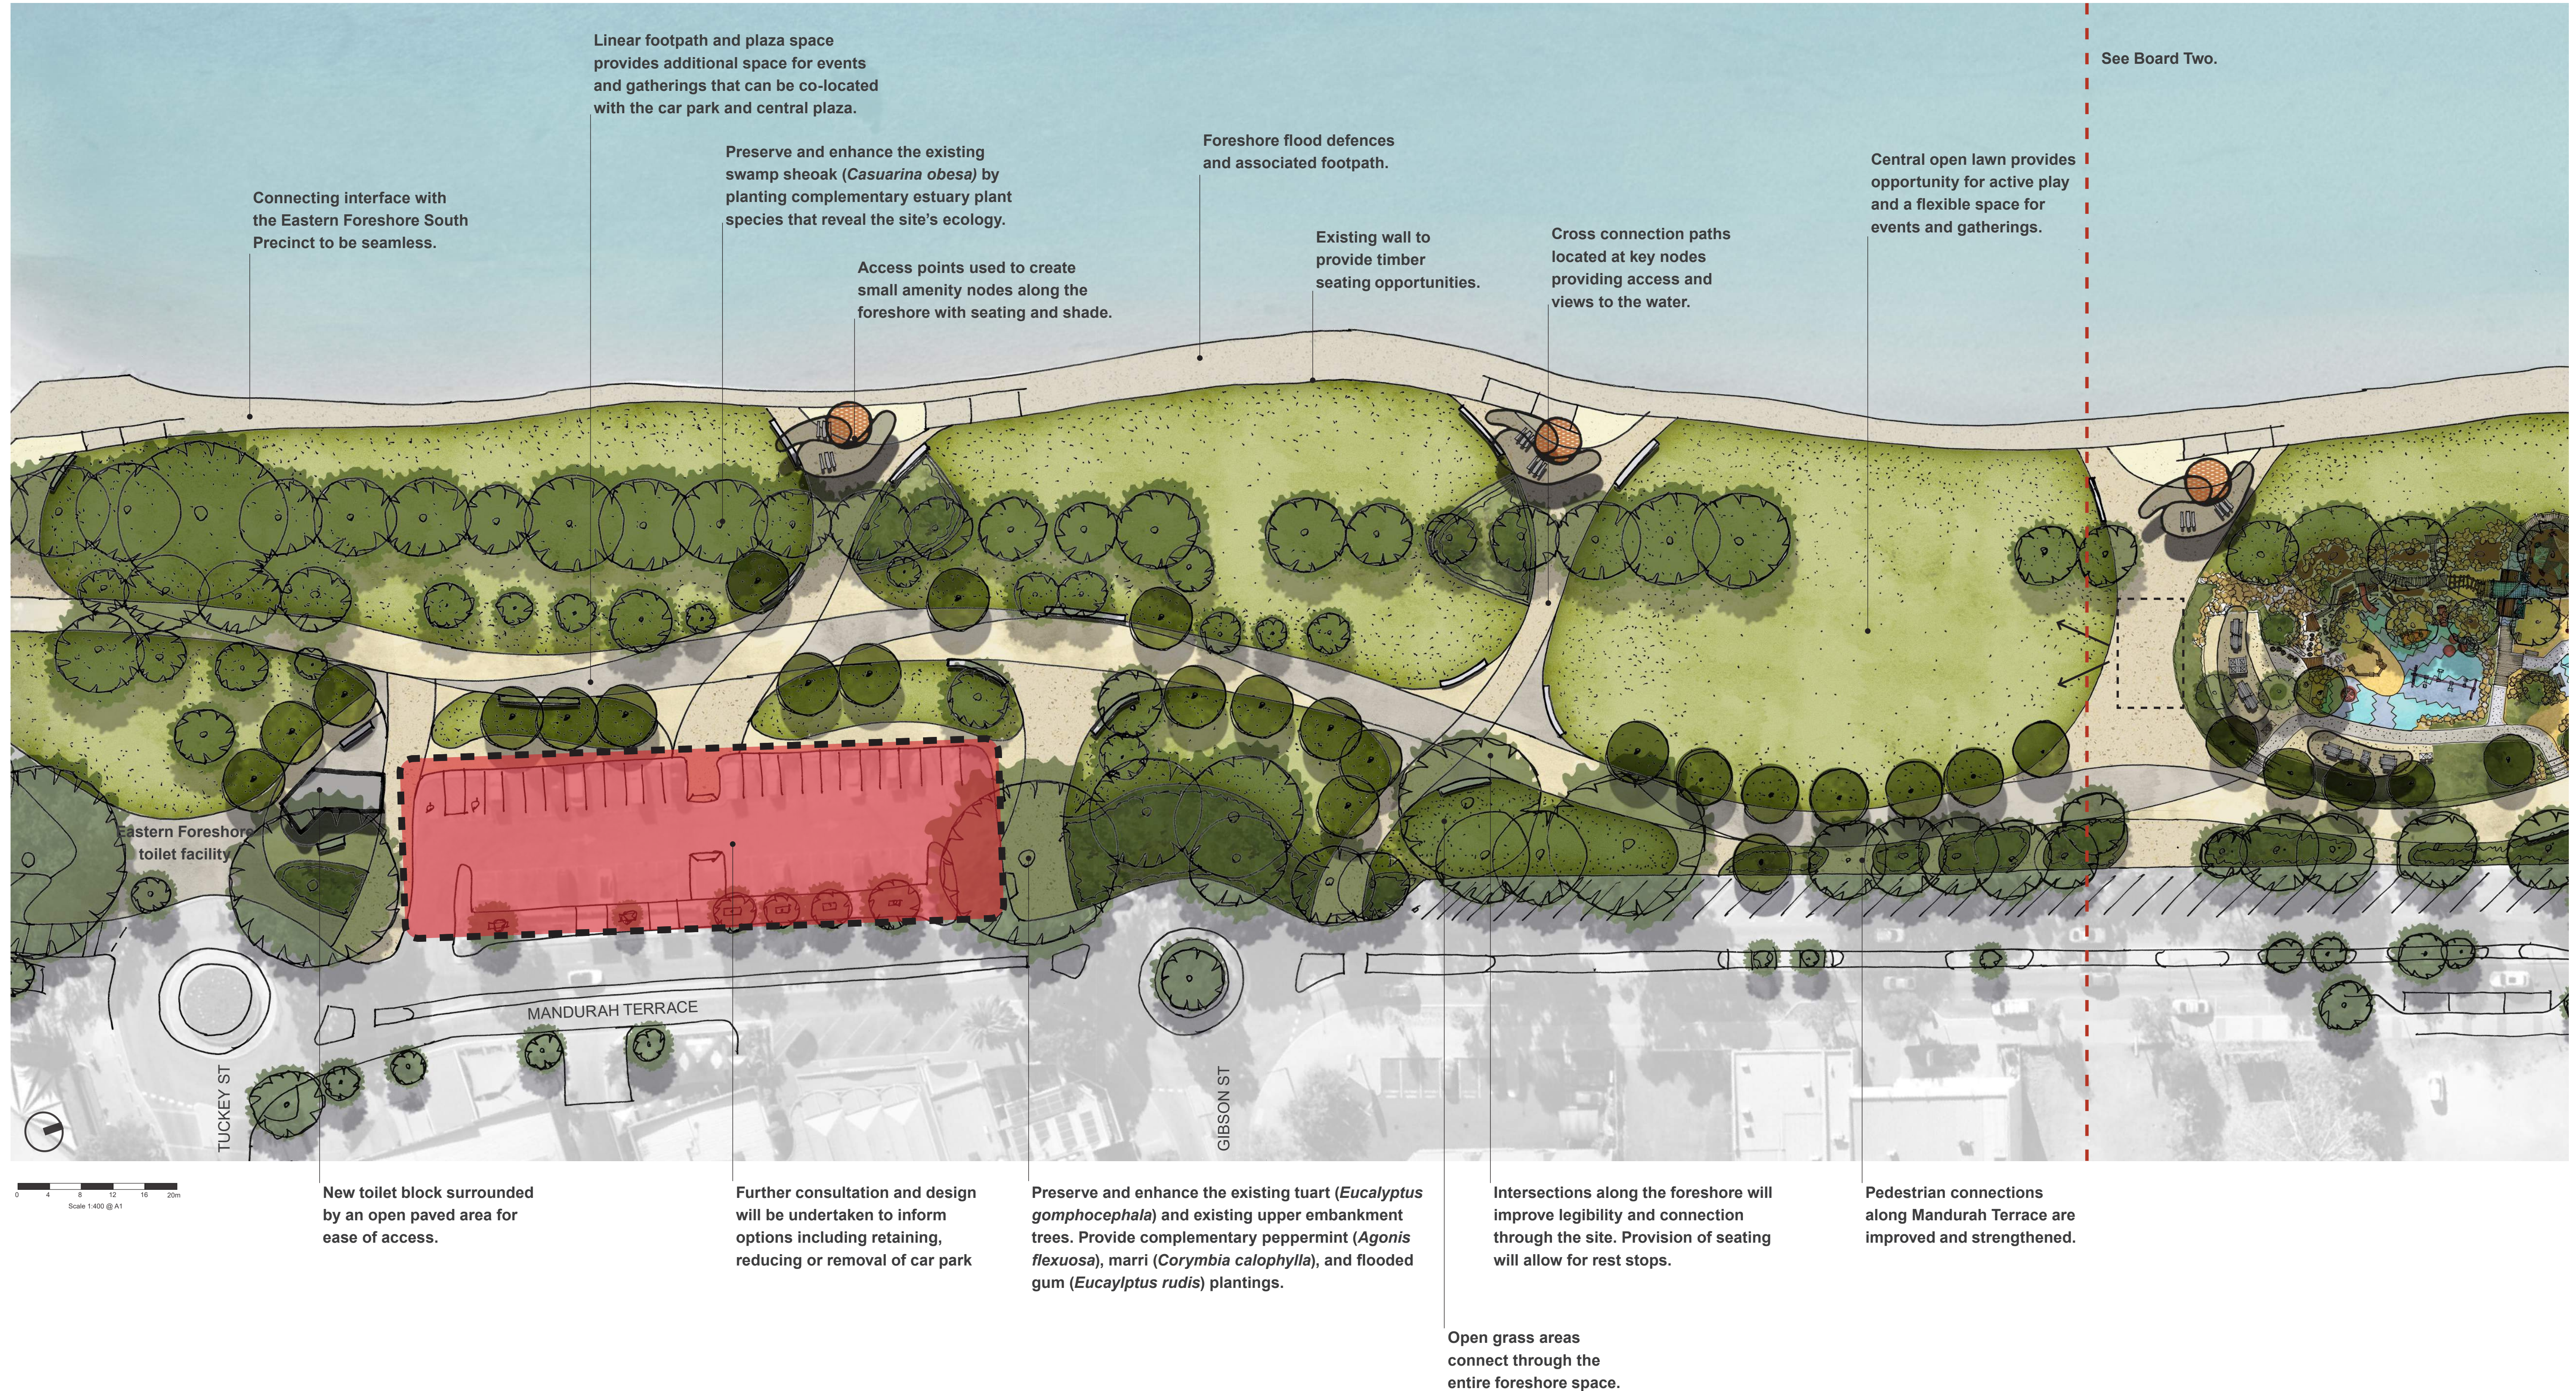

EASTERN FORESHORE CONCEPT PLAN

Flow / Form / Gather / Reveal

Further consultation and design will be undertaken to inform options including retaining, reducing or removal of car park

EASTERN FORESHORE CONCEPT PLAN - BOARD ONE

Flow / Form / Gather / Reveal

EASTERN FORESHORE CONCEPT PLAN - BOARD TWO

Flow / Form / Gather / Reveal