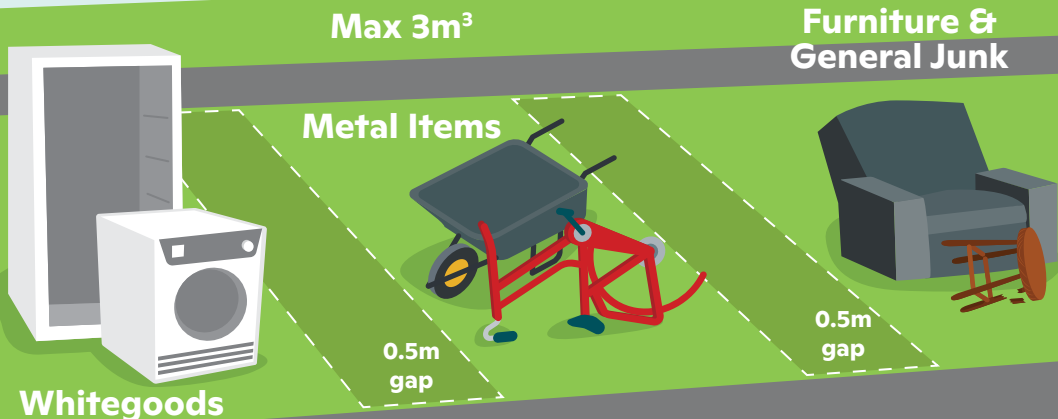

Junk and Metals

Verge Collection Guidelines

Sort waste into 3 separate piles to help us recycle.

✓ What we collect

- General waste and junk
- Whitegoods (doors must be detached)
- Furniture
- Scrap metal
- Timber products

✗ What we don't collect

- Glass, mirrors or shower screens
- Mattresses
- Car bodies, tyres, motor vehicle parts or batteries
- Asbestos or other fibre cement products
- All building materials, bricks, paving, tiles
- Domestic rubbish, garden or food waste
- Household hazardous waste including chemicals, paints, oils, pesticides, solvents, batteries, fire extinguishers, smoke detectors or gas bottles
- Medicinal or veterinary waste
- Solar panels
- Volumes greater than 3m³
- Items over 1.8m in length