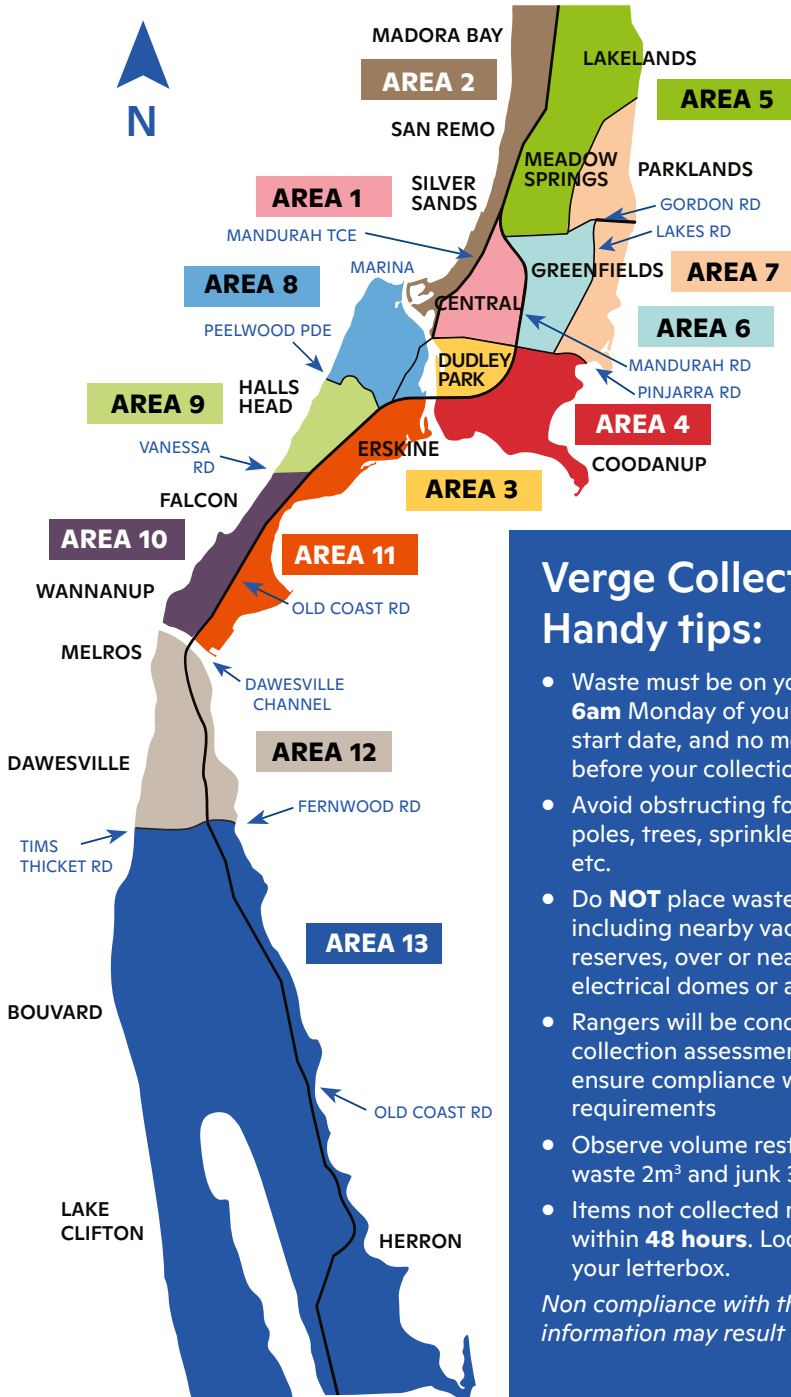

Verge Collection Map

Verge Collection Handy tips:

- Waste must be on your front verge by **6am** Monday of your collection area start date, and no more than **7 days** before your collection week
- Avoid obstructing footpaths, light poles, trees, sprinklers, water meters etc.
- Do **NOT** place waste on other verges including nearby vacant properties/ reserves, over or near water meters, electrical domes or artificial turf
- Rangers will be conducting pre collection assessments of verges to ensure compliance with collection requirements
- Observe volume restrictions (green waste 2m³ and junk 3m³)
- Items not collected must be **removed** within **48 hours**. Look for a notice in your letterbox.

Non compliance with the above information may result in an infringement

Verge Collection Schedule

| Collection Areas | Green Waste Spring | Junk and Metals | Green Waste Autumn |
|------------------|---------------------|---------------------|----------------------|
| AREA 1 | 25 - 30 Sept 2023 | 5 - 10 Feb 2024 | 20 - 25 May 2024 |
| AREA 2 | 2 - 7 Oct 2023 | 12 - 17 Feb 2024 | 27 May - 1 Jun 2024 |
| AREA 3 | 9 - 14 Oct 2023 | 19 - 24 Feb 2024 | 3 - 8 Jun 2024 |
| AREA 4 | 9 - 14 Oct 2023 | 26 Feb - 2 Mar 2024 | 3 - 8 Jun 2024 |
| AREA 5 | 16 - 21 Oct 2023 | 4 - 16 Mar 2024 | 10 - 15 Jun 2024 |
| AREA 6 | 23 - 28 Oct 2023 | 18 - 23 Mar 2024 | 17 - 22 Jun 2024 |
| AREA 7 | 23 - 28 Oct 2023 | 25 - 30 Mar 2024 | 24 - 29 Jun 2024 |
| AREA 8 | 30 Oct - 4 Nov 2023 | 1 - 6 Apr 2024 | 1 - 6 Jul 2024 |
| AREA 9 | 30 Oct - 4 Nov 2023 | 8 - 13 Apr 2024 | 8 - 13 Jul 2024 |
| AREA 10 | 6 - 11 Nov 2023 | 15 - 20 Apr 2024 | 15 - 20 Jul 2024 |
| AREA 11 | 13 - 18 Nov 2023 | 22 - 27 Apr 2024 | 22 - 27 July 2024 |
| AREA 12 | 20 - 25 Nov 2023 | 29 Apr - 4 May 2024 | 29 July - 3 Aug 2024 |
| AREA 13 | 27 Nov - 2 Dec 2023 | 6 - 11 May 2024 | 5 - 10 Aug 2024 |