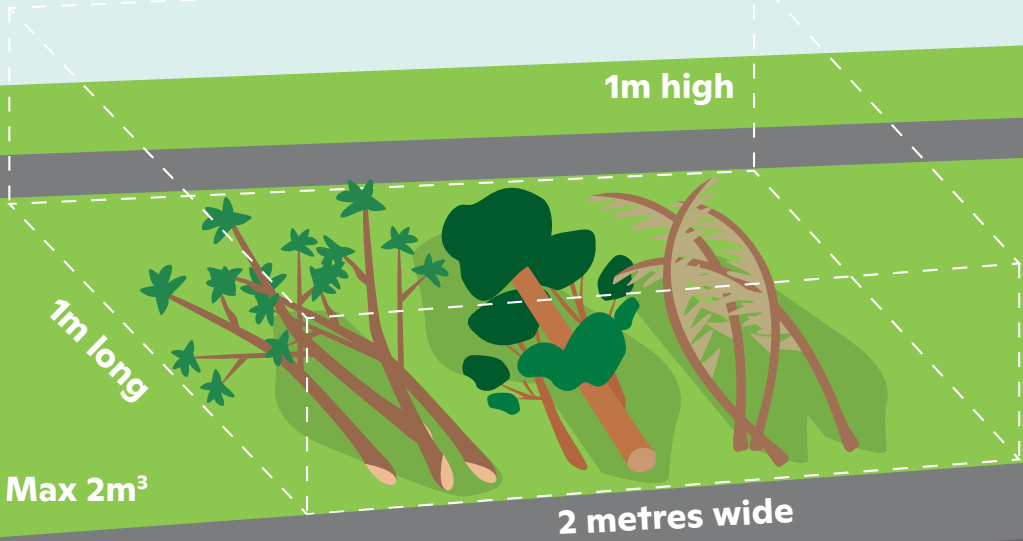

Green Waste

Verge Collection Guidelines